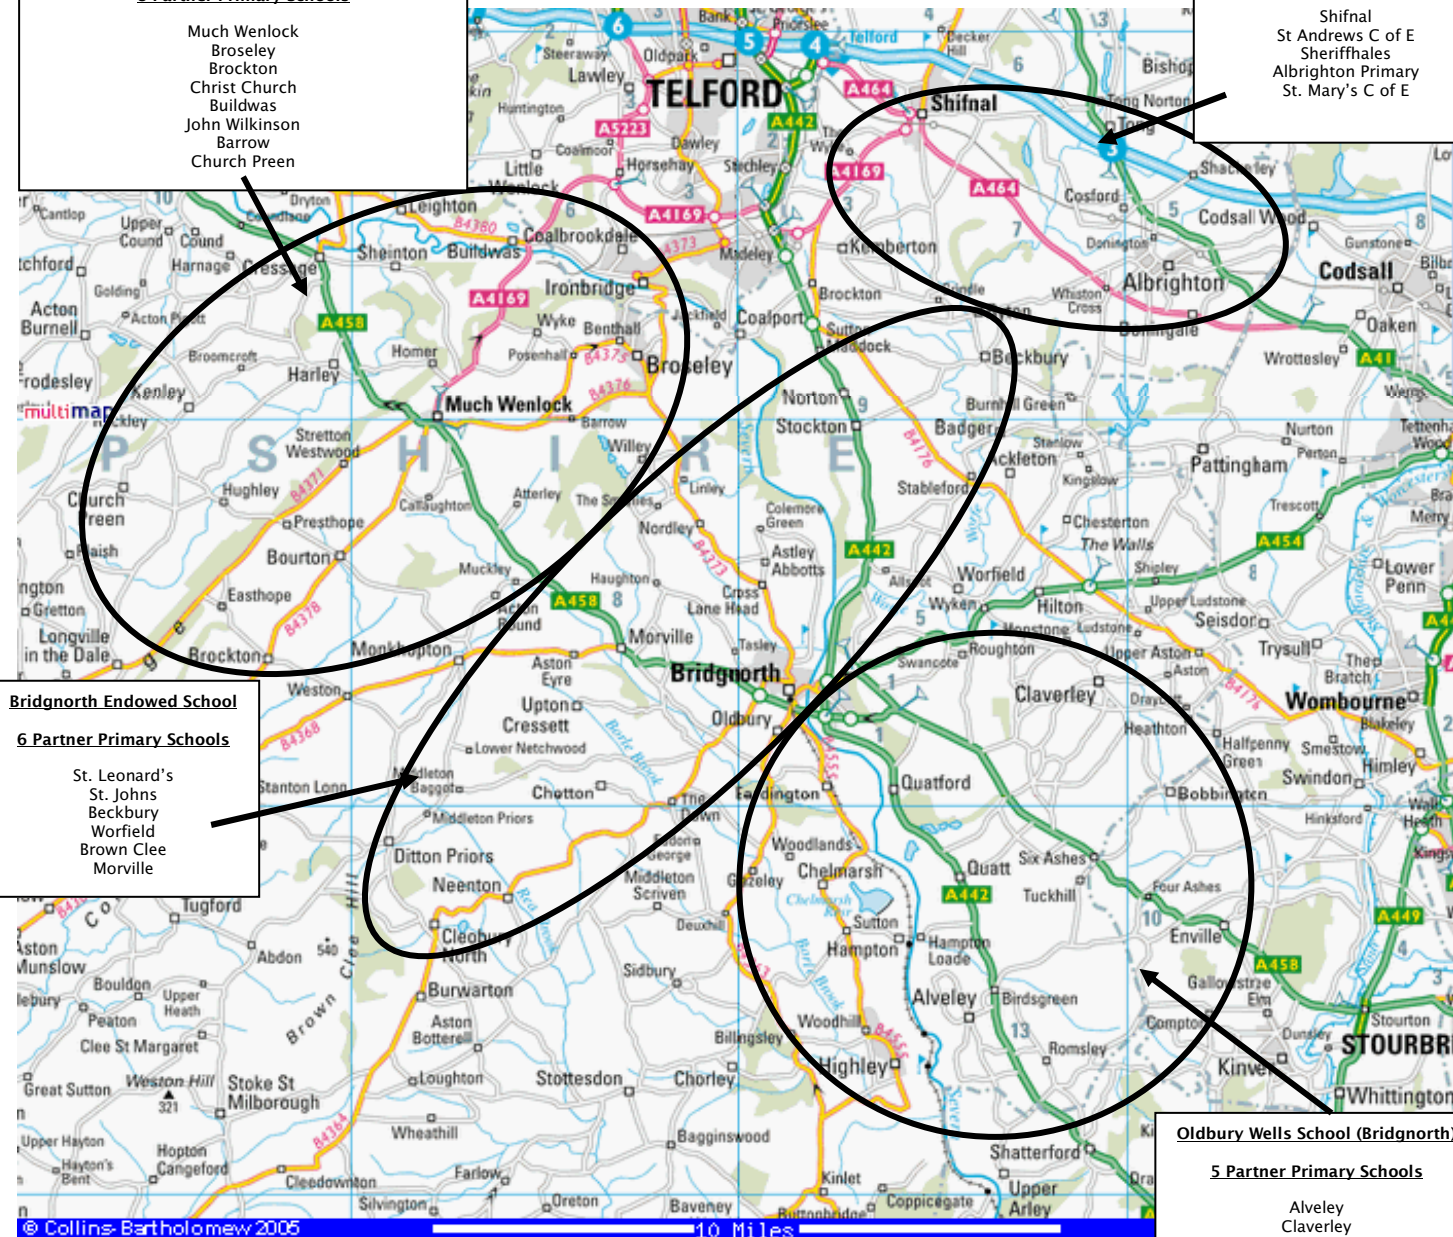

Idsall School and Specialist Sports College (Shifnal)

5 Partner Primary Schools

- Shifnal
- St Andrews C of E
- Sheriffhales
- Albrighton Primary
- St. Mary's C of E

Bridgnorth Endowed School

6 Partner Primary Schools

- St. Leonard's
- St. Johns
- Beckbury
- Worfield
- Brown Cle
- Morville

Oldbury Wells School (Bridgnorth)

5 Partner Primary Schools

- Alveley
- Claverley
- Highley
- Castlefields
- St. Mary's Bluecoat

Idsall School and Specialist Sports College: Partnership Development Manager

Chris Jew
cjew@idsall.shropshire.sch.uk
01952 468424 or 07810050975

Bridgnorth Endowed School: SCo

Jo Massam
JMassam@idsall.shropshire.sch.uk
07810050976

Idsall School and Specialist Sports College: SCo

Jo Massam
jmassam@idsall.shropshire.sch.uk
01952 468424 or 07810050976

Oldbury Wells School (Bridgnorth): SCo

Claire Joiner
cjoiner@oldburywells.shropshire.sch.uk
07810050978

William Brookes School (Much Wenlock): SCo

Ann Smith
annielee2005@hotmail.co.uk
07810050975